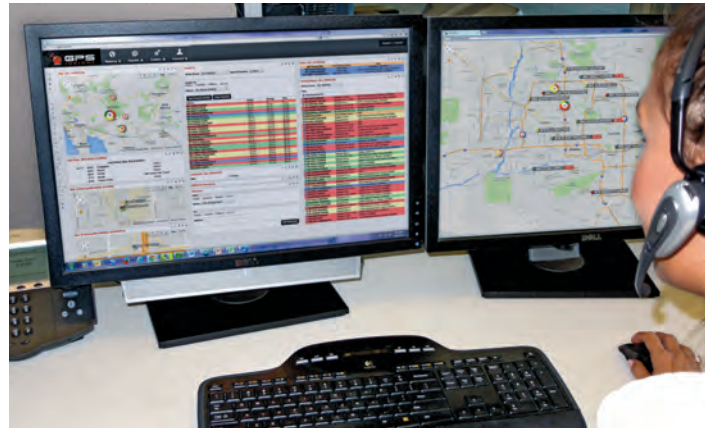

AT THE GPS INSIGHT BOOTH...

- View Live Demos of the company's award-winning GPS tracking solutions.
- Get your copy of the 2017 State of the Fleet Management Marketplace Report.
- Prepare to be amazed by our world-class magician.
- Receive great giveaways!